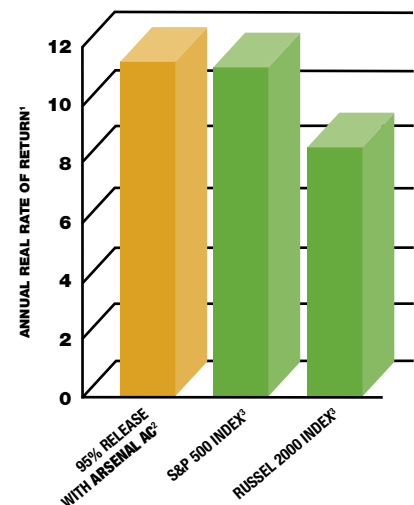

Arsenal AC Mid-Rotation Release Treatment Pays Off

1. The real rate of return is the nominal rate minus the inflation rate.
2. Fifteen years after treating a 10-year-old stand.
3. 1986-1996, adjusted for inflation.
* Source: J.P. Caulfield, B.D. Shiver, L.V. Pienaar, and H.E. Quicke. 1999. Estimating Financial Returns from Mid-Rotation Release in Coastal Plain Loblolly Pine Plantations. *Southern Journal of Applied Forestry* 23 (2): 94-99.