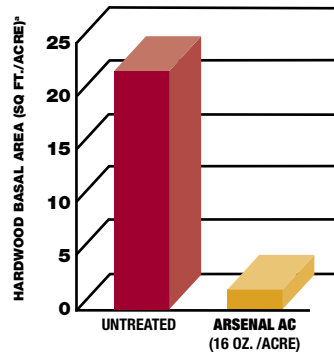

Arsenal AC used during mid-rotation eliminates hardwood competition and increases the value of your stand.

1. H. E. Quicke and P. J. Minogue, 2001, Sixth-year responses following operational scale mid-rotation release with Arsenal AC: The 1994 Waverly Hall Study. BASF Forestry Research Report 2001-03.

A Clearer Path To Land Value.

By clearing low quality, hardwood brush – without targeting the legumes wildlife use for food – **Arsenal AC** makes your land more accessible and more attractive to hunters, recreationists and wildlife. As every forest landowner knows, that's a clear path to increased income-generating land value while you wait for harvest.

The Perfect Solution.

Arsenal AC gives you broad-spectrum, long-term control of low-quality hardwood brush, broadleaf weeds and grasses – with outstanding pine tolerance. It can even control the toughest species, like: sweetgum, purple loosestrife and cogongrass. The result? A vegetation control solution like no other.

The Full Treatment: Life Cycle Management with Arsenal AC.

Count on **Arsenal AC** to control competing vegetation throughout the life cycle of your pine stands.

- **Herbaceous Weed Control** in the critical first and second seasons.
- **Pine Release** boosts merchantable volumes by controlling hardwood brush in young pine stands. (Please refer to label.)
- **Mid-Rotation Release** clears hardwood brush halfway through pine stand rotation, for faster growth, bigger pines and better timber at harvest.

Arsenal AC at Mid-Rotation: Benefits You Can Bank On

- **Increases pine volume**
  by as much as 20% over six years.
- **Increases pine diameters**
  for higher value timber.
- **Significant return on investment.**
  Average real rate of return 11% per year.
- **Controls the toughest competitors.**
  Hardwoods, brush, waxy species, broadleaves and grasses.
- **Improves accessibility and land value**
  for hunting and recreation.
- **Lowers fire risk.**
  Thanks to reduced fuel loads.
- **Pine tolerance.**
  Arsenal AC selectively targets competing vegetation and provides outstanding pine tolerance when used according to label directions.
- **Helps enhance wildlife habitat.**
  Arsenal AC increases plant diversity and doesn't target the legumes wildlife use for food.